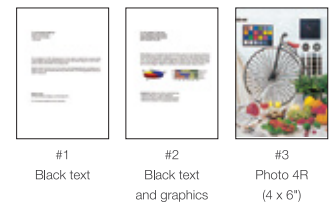

² When printed on Epson Premium Glossy Photo Paper

³ Default mode in accordance with ISO7779 for MFPS

⁴ Quoted yields are based on the ISO 24711/24712 patterns of mixed text and colour graphics with Epson methodology. Quoted yields are based on the replacement ink bottles purchased. For print quality, part of the ink from the included bottles is used for printer startup so yields could be lower than those of replacement ink bottles. Actual yields will vary due to reasons including images printed, print settings, temperature and humidity. Yields may be lower when printing infrequently or predominantly with one ink colour. Ink is used for both printing and printhead maintenance. All inks are used for both black and colour printing.

©2020 Epson India Pvt. Ltd. All Rights Reserved. Reproduction in part or in whole, without the written permission from Epson, is strictly prohibited. EPSON and EXCEED YOUR VISION are registered trademarks of Seiko Epson Corporation. All other product names and other company names used herein are for identification purposes only and are the trademarks or registered trademarks of their respective owners. Epson disclaims any and all rights in those marks. Print samples shown are simulations only. Specifications and product availability are subject to change without notice and may vary between countries. Please check with local Epson offices for more information.

Dealer's Stamp

Information correct as of August 2020

EPSON INDIA PVT. LTD.

12th Floor, The Millenia, Tower A, No.1, Murphy Road, Ulsoor, Bangalore 560 008. Tel: 080-4566 5000, Fax: 080-4566 5005.

Regional Offices:

Ahmedabad 3314 8500/01, Chennai 3967 7500, Cochin 4012 315, Coimbatore 98942 19200, Kolkata 4603 4729, Mumbai 3079 8200, New Delhi 3312 0300, Pune 3028 6000/05, Hyderabad 4857 0032, Jaipur 78699 11699.

Epson Helpline: For product info or service - 1800 425 0011

For service - 1800 123 001 600 (9AM - 6PM) (Mon - Sat)

Email: think@eid.epson.co.in

www.epson.co.in