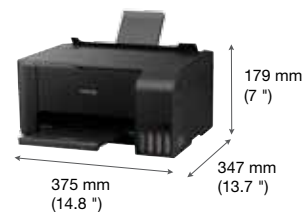

Dimensions & Weight

EcoTank L3110/ L3150

Weight: 3.9 kg (8.6 lb)